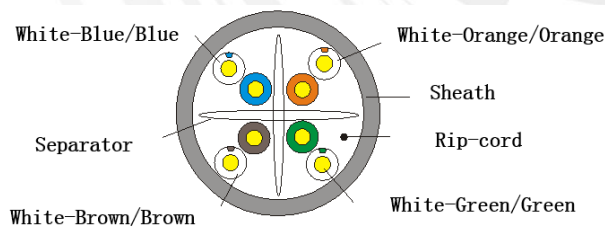

## Specification

Model	DS-PL-5E	
Category	Cat.5E	
Reference standard	ISO/IEC11801, ANSI/TIA-568.2-D, RoHS 2.0	
Fire resistance	No	
Conductor	Material	Solid-Bare Copper (99.95%)
	Diameter	0.45 ± 0.01 mm 25AWG
Insulation	Material	HDPE
	Diameter	0.82 ± 0.05 mm
Sheath	Thickness	0.50 ± 0.05 mm
	Diameter	4.70 ± 0.50 mm
	Material	PVC
	Color	Grey
Rip-cord	Yes	
Separator	No	
Sheath physical properties	Before aging	Tensile strength ≥ 13.5 Mpa Elongation ≥ 150%
	Aging period	100°C × 24h × 10d
	After aging	Tensile strength ≥ 12.5 Mpa Elongation ≥ 125%
	Cold bend	-20 ± 2°C × 4h, 8 × cable O.D, no visible cracks
Electrical Characteristics (20°C)	1.0-100.0 MHz impedance	100 ± 15 Ω
	1.0-100.0 MHz delay skew	≤ 45 ns/100 m
	DC resistance	≤ 12 Ω/100 m
	DC conductor resistance unbalance	≤ 4.0%
	Package dimension	350 mm X 350 mm X200 mm
	Weight	8.4 ± 0.5 kg
	Cable length	(305 ± 1.5) m
	Ambient temperature	-20°C to 70°C
Operating voltage	57 V	
Flame Retardant	CE CPR Eca flame retardant class certified	